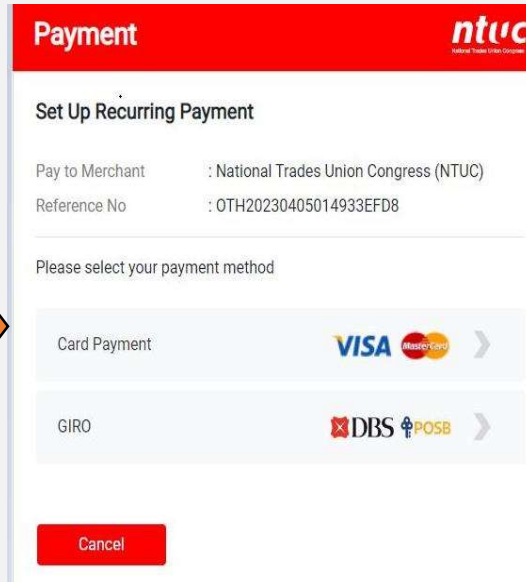

Payment via NTUC Membership Website

#5 Select Set Up Recurring Payment Mode

■ End