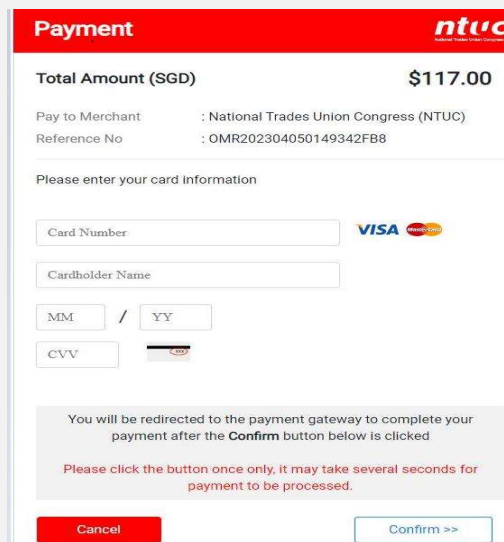

Payment via NTUC Membership Website

#5 Select Set Up Recurring Payment Mode

■ End